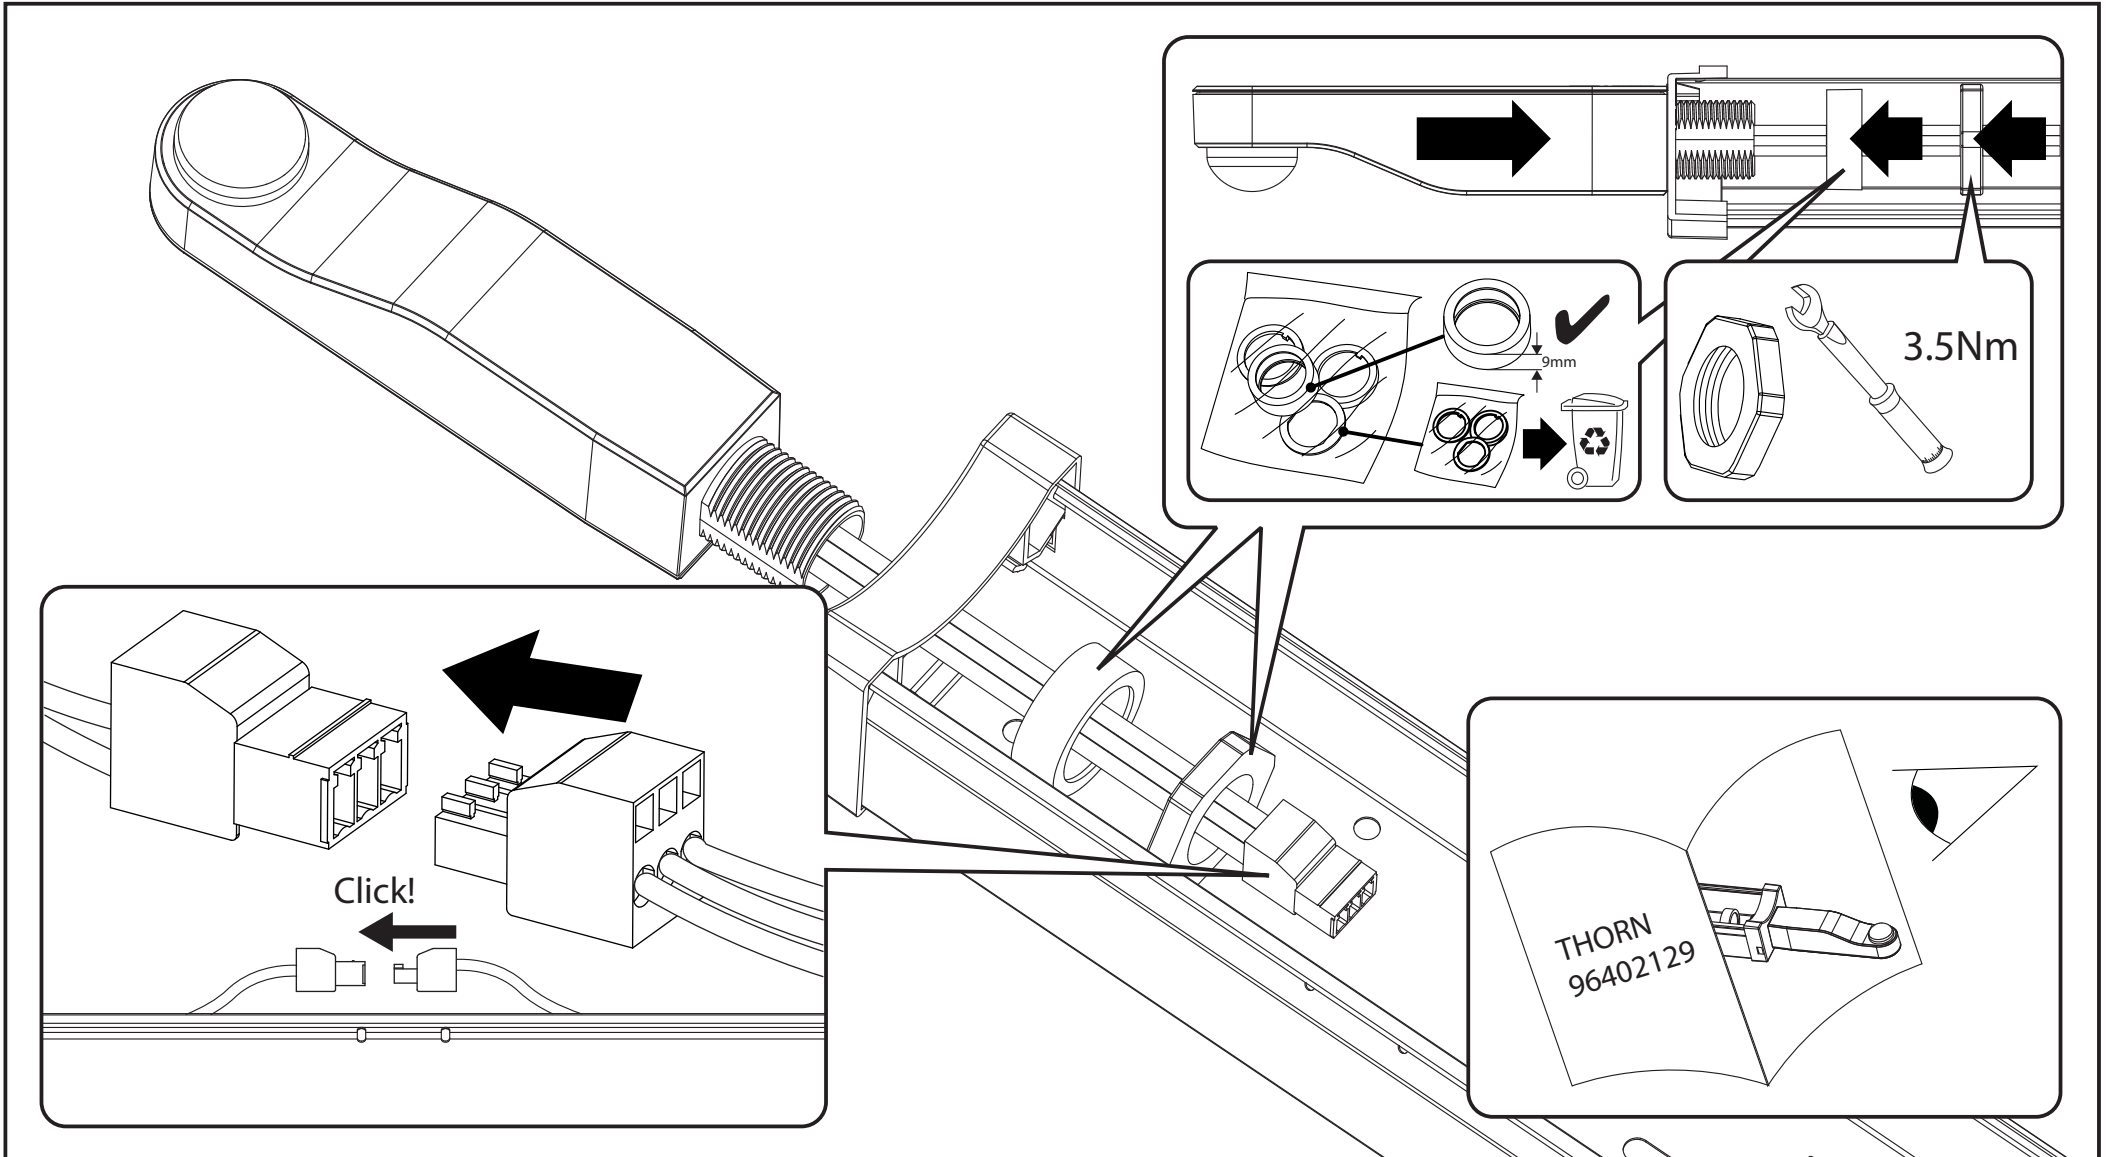

Pop Pack PIR

96402723 PA

THORN

[CZ] Montážní návod
[DE] Montageanleitung
[DK] Monteringsvejledning
[EE] Paigaldusjuhend

[FI] Asennusohje
[LT] Montavimo Instrukcijos
[LV] Instalācijas instrukcija
[FR] Notice de montage

[HU] Szerelési útmutató
[IT] Istruzioni di montaggio
[NO] Monteringsanvisning
[PL] Instrukcja montażu

[RU] Инструкция по монтажу
[SE] Installationsanvisning
[UK] Installation Instructions

REFER TO TABLE **a**

Length	Output	Max Fittings Per Cluster
1200mm	3000lm	18pcs
	4500lm	11pcs
	7000lm	8pcs
1500mm	5000lm	11pcs
	6000lm	8pcs
	9000lm	6pcs
1800mm	6500lm	8pcs
	11000lm	5pcs

Detection Diagram

Walk across

Height	Range Dia
7m	14m
2.8m	7m

Walk towards

Height	Range Dia
7m	7m
2.8m	4m

Note: Illustration shows an average of the walk across and walk towards figures above.

- Maximum current in each cluster **MUST NOT** exceed 2 amps.
- All **FITTINGS** in a cluster must be connected to the same phase.