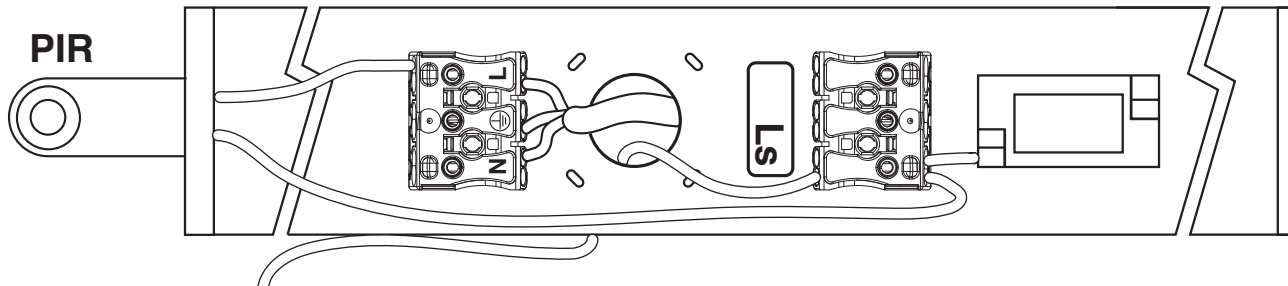

Pop Pack PIR

96402723 PA

THORN

[CZ] Montážní návod
[DE] Montageanleitung
[DK] Monteringsvejledning
[EE] Paigaldusjuhend

[FI] Asennusohje
[LT] Montavimo Instrukcijos
[LV] Instalācijas instrukcija
[FR] Notice de montage

[HU] Szerelési útmutató
[IT] Istruzioni di montaggio
[NO] Monteringsanvisning
[PL] Instrukcja montażu

[RU] Инструкция по монтажу
[SE] Installationsanvisning
[UK] Installation Instructions

REFER TO TABLE **a**

Length	Output	Max Fittings Per Cluster
1200mm	3000lm	18pcs
	4500lm	11pcs
	7000lm	8pcs
1500mm	5000lm	11pcs
	6000lm	8pcs
	9000lm	6pcs
1800mm	6500lm	8pcs
	11000lm	5pcs

Detection Diagram

Walk across

Height	Range Dia
7m	14m
2.8m	7m

Walk towards

Height	Range Dia
7m	7m
2.8m	4m

Note: Illustration shows an average of the walk across and walk towards figures above.

- Maximum current in each cluster **MUST NOT** exceed 2 amps.
- All **FITTINGS** in a cluster must be connected to the same phase.