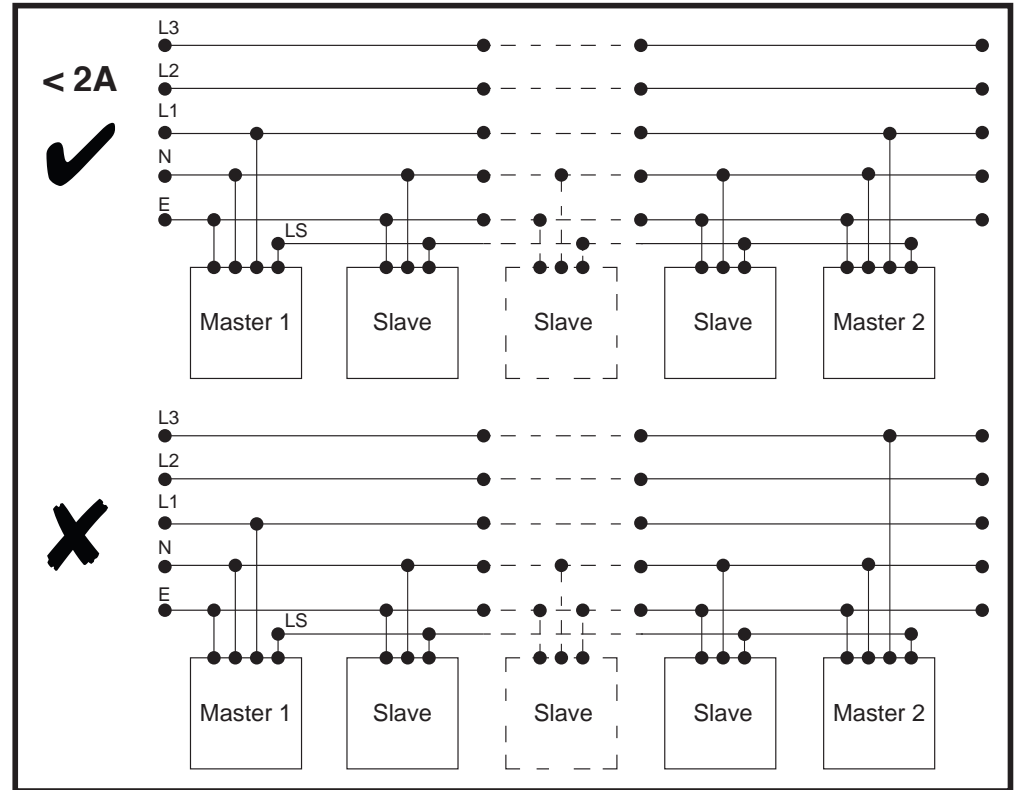

Length	Output	Max Fittings Per Cluster
1200mm	3000lm	18pcs
	4500lm	11pcs
	7000lm	8pcs
1500mm	5000lm	11pcs
	6000lm	8pcs
	9000lm	6pcs
1800mm	6500lm	8pcs
	11000lm	5pcs

Detection Diagram

Walk across

Height	Range Dia
7m	14m
2.8m	7m

Walk towards

Height	Range Dia
7m	7m
2.8m	4m

Note: Illustration shows an average of the walk across and walk towards figures above.

- Maximum current in each cluster **MUST NOT** exceed 2 amps.
- All **FITTINGS** in a cluster must be connected to the same phase.