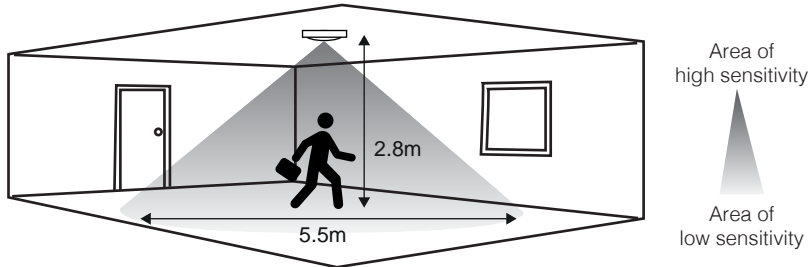

Length	Output	Max Fittings Per Cluster
1200mm	3000lm	18pcs
	4500lm	11pcs
	7000lm	8pcs
1500mm	5000lm	11pcs
	6000lm	8pcs
	9000lm	6pcs
1800mm	6500lm	8pcs
	11000lm	5pcs

Detection Diagram

Walk across

Height	Range Dia
7m	14m
2.8m	7m

Walk towards

Height	Range Dia
7m	7m
2.8m	4m

Note: Illustration shows an average of the walk across and walk towards figures above.

- Maximum current in each cluster **MUST NOT** exceed 2 amps.
- All **FITTINGS** in a cluster must be connected to the same phase.